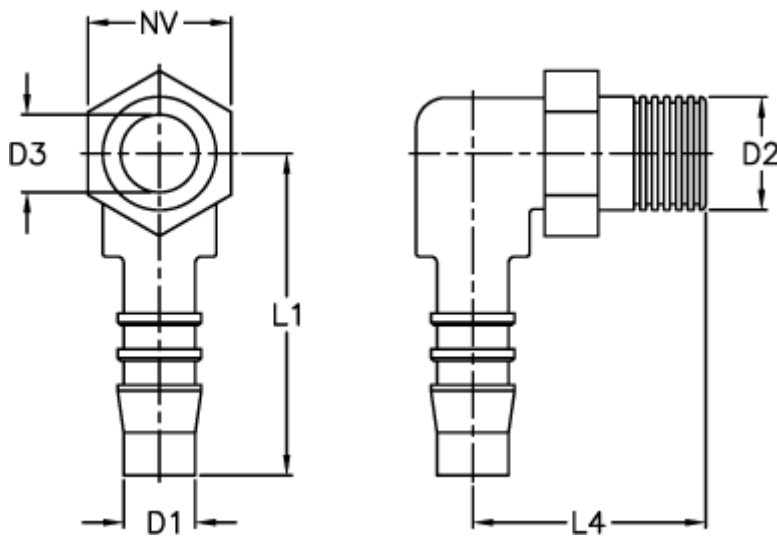

Article number: 027308910006

Description: Norma hose coupling WES 6 / R1/8

Measures

D1 = 6

D2 = R1/8

D3 = 4.0

L1 = 28.5

L4 = 21.0

NV = 10